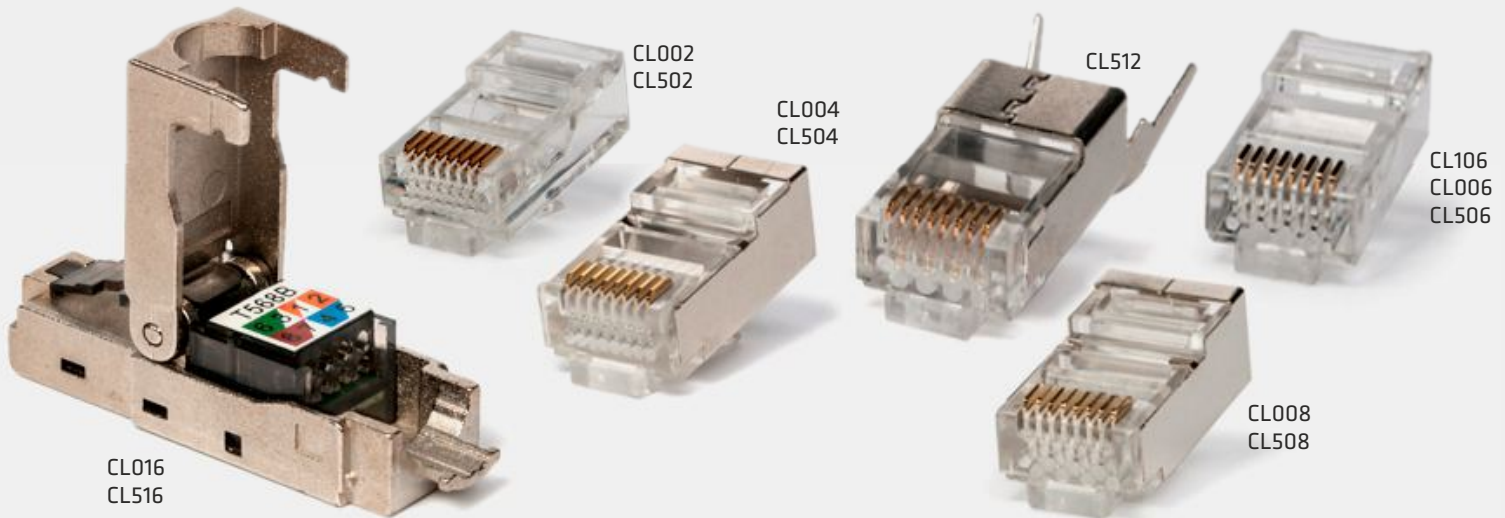

LAN Connectors

RJ45 / RJ49 up to CAT7A

RJ45/RJ49 Male Connector Cat.5E UTP

Code	Micron	Units / Bag
CL002/10	3 μ	10
CL002/100		100
CL502/10	50 μ	10
CL502/100		100

Cat.5E FTP

Code	Micron	Units / Bag
CL004/10	3 μ	10
CL004/100		100
CL504/10	50 μ	10
CL504/100		100

Cat.6 UTP

Code	Micron	Units / Bag
CL106/10	1 μ	10
CL106/100		100
CL006/10	3 μ	10
CL006/100		100
CL506/10	50 μ	10
CL506/100		100

Cat.6 FTP

Code	Micron	Units / Bag
CL008/10	3 μ	10
CL008/100		100
CL508/10	50 μ	10
CL508/100		100

Cat.6A, 7, 7A FTP

Code	Micron	Units / Bag
CL512/10	50 μ	10
CL512/50		50
CL512/100		100

RJ49 Toolless Connector Cat.6A, 7 y 7A FTP

Code	Micron	Units / Bag
CL016	3 μ	1
CL516	50 μ	1

RJ45 Cat.5E Cap (Ø 6 mm)

Code	Colour	Units / Bag
CL121/10	Yellow	10
CL121/100		100
CL122/10	Blue	10
CL122/100		100
CL123/10	White	10
CL123/100		100
CL124/10	Red	10
CL124/100		100
CL125/10	Green	10
CL125/100		100

RJ45 Cat.6, 6A, 7 and 7A Cap (Ø 7 mm)

Code	Colour	Units / Bag
CL101/10	Orange	10
CL101/100		100
CL102/10	White	10
CL102/100		100
CL105/10	Blue	10
CL105/100		100
CL107/10	Grey	10
CL107/100		100
CL109/10	Yellow	10
CL109/100		100
CL110/10	Black	10
CL110/100		100